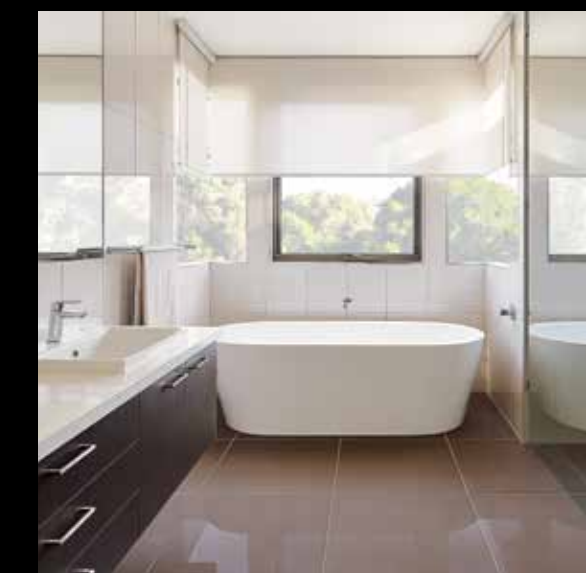

EVERY HOME AN ORIGINAL

EVERY LATITUDE 37 HOME
IS AN ORIGINAL, COMPLETE
WITH LUXURY INCLUSIONS.