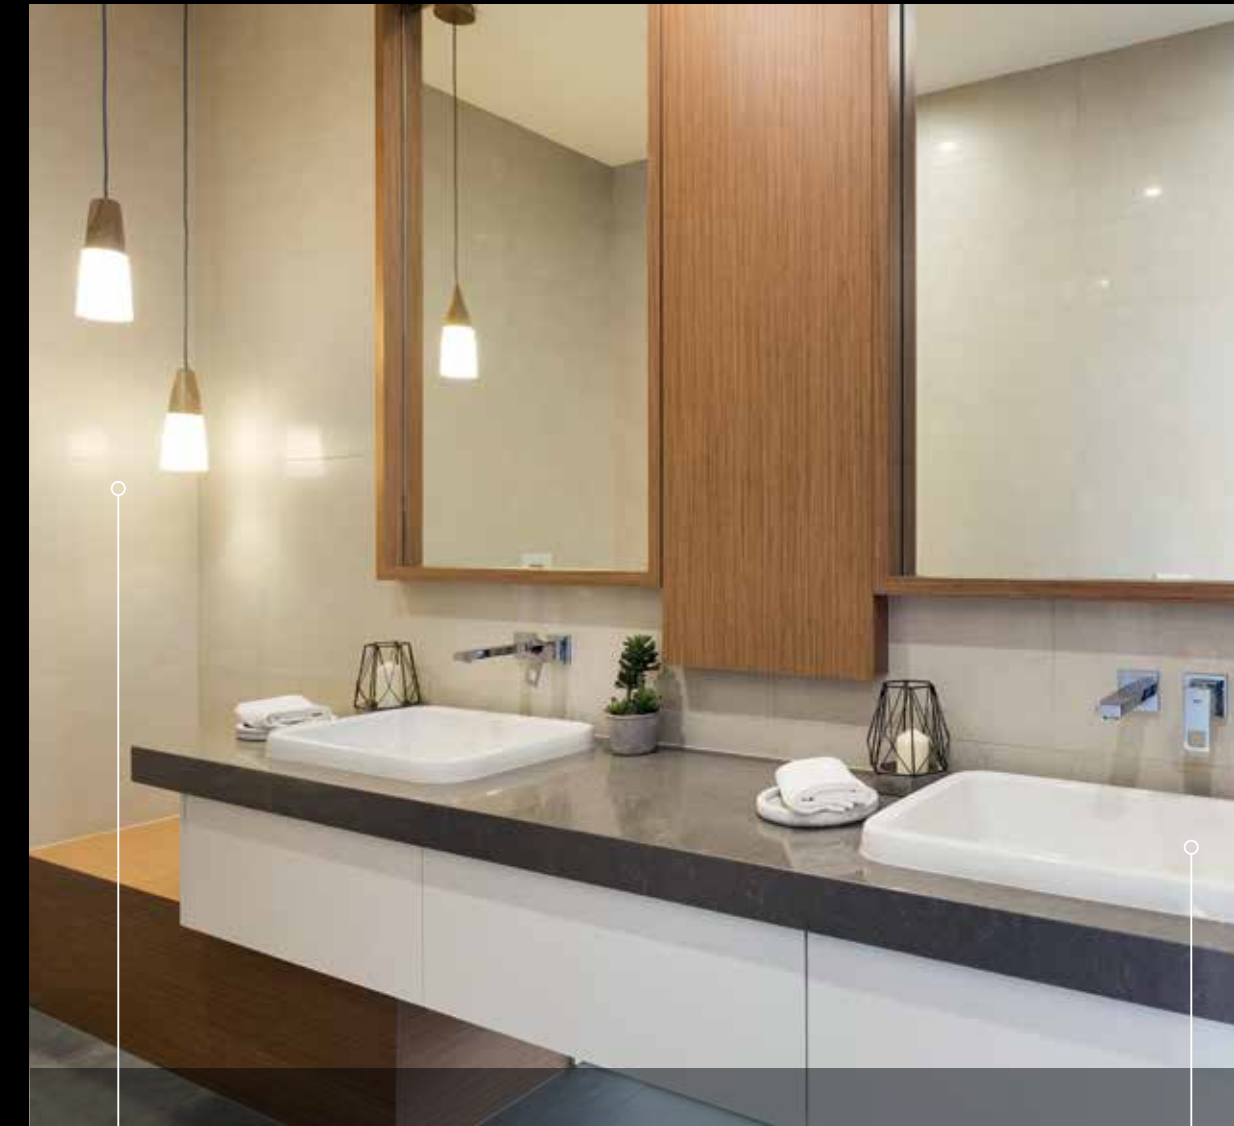

Specialist electrical consultation to detail the lighting, power, AV, data, phone and home automation

Premium European fixtures including Villeroy & Boch sanitaryware & Franke sinks